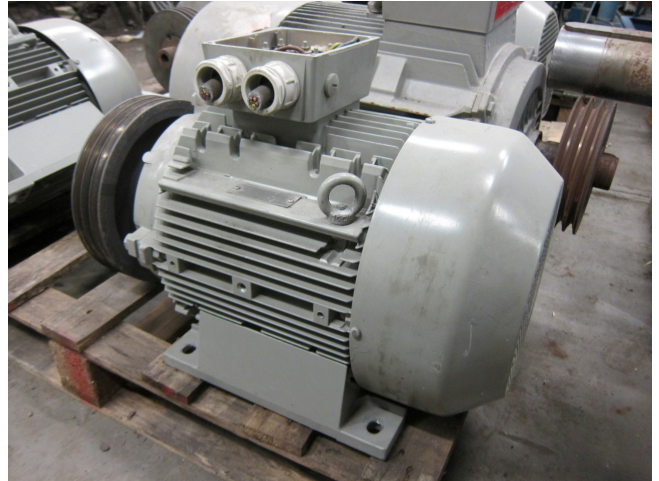

Siemens 1LA5166-4CA70-Z

Specifications

Merk	Siemens
Type	1LA5166-4CA70-Z
kW	15
RPM	1455
50 Hz / 60 Hz	50 and 60 Hz
Stock	1

Description

Used Siemens 1LA5166-4CA70-Z

Used electro motor build by Siemens type 1LA5166-4CA70-Z with 15kW and 1455RPM at 50Hz, 17.3kW and 1755RPM at 60Hz.